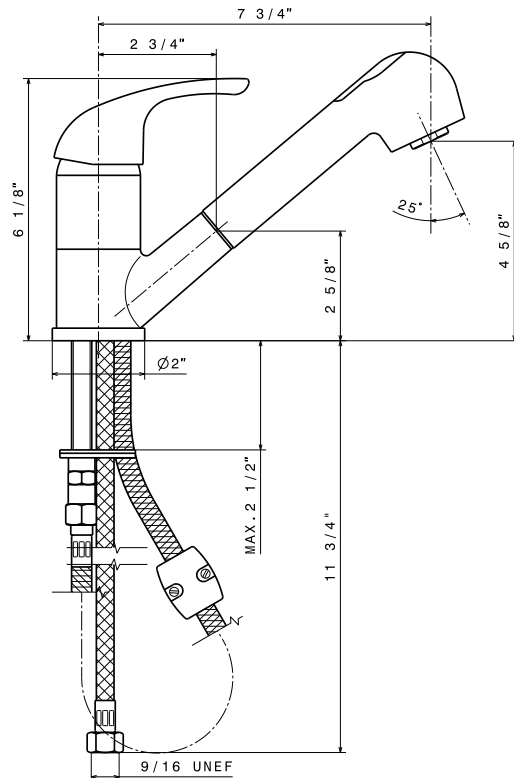

### FEATURES

- Solid brass body with pull-out spray
- Ceramic disc cartridge
- Color coded hot & cold supply lines
- Durable spiral flexible pull-out spray hose
- Maximum 2.2 G.P.M. flow rate
- Installation in a 1-3/8" hole

### PRODUCT SPECIFICATION

Kitchen faucet to include lever handle and pull-out spray, with solid brass body and ceramic disc cartridge. Faucet dimensions to be as follows: Reach: 7-3/4"; Spout Height: 4-5/8" and Faucet Height: 6-1/8". Hot and cold supply lines to be color coded. Kitchen faucet to be BLANCOTORINO, Jr.™, Model 157-184-\_\_\_\_\_ in \_\_\_\_\_ finish.

### NOMINAL DIMENSIONS

MODEL	REACH	SPOUT HEIGHT	FAUCET HEIGHT
157-184	7-3/4	4-5/8	6-1/8